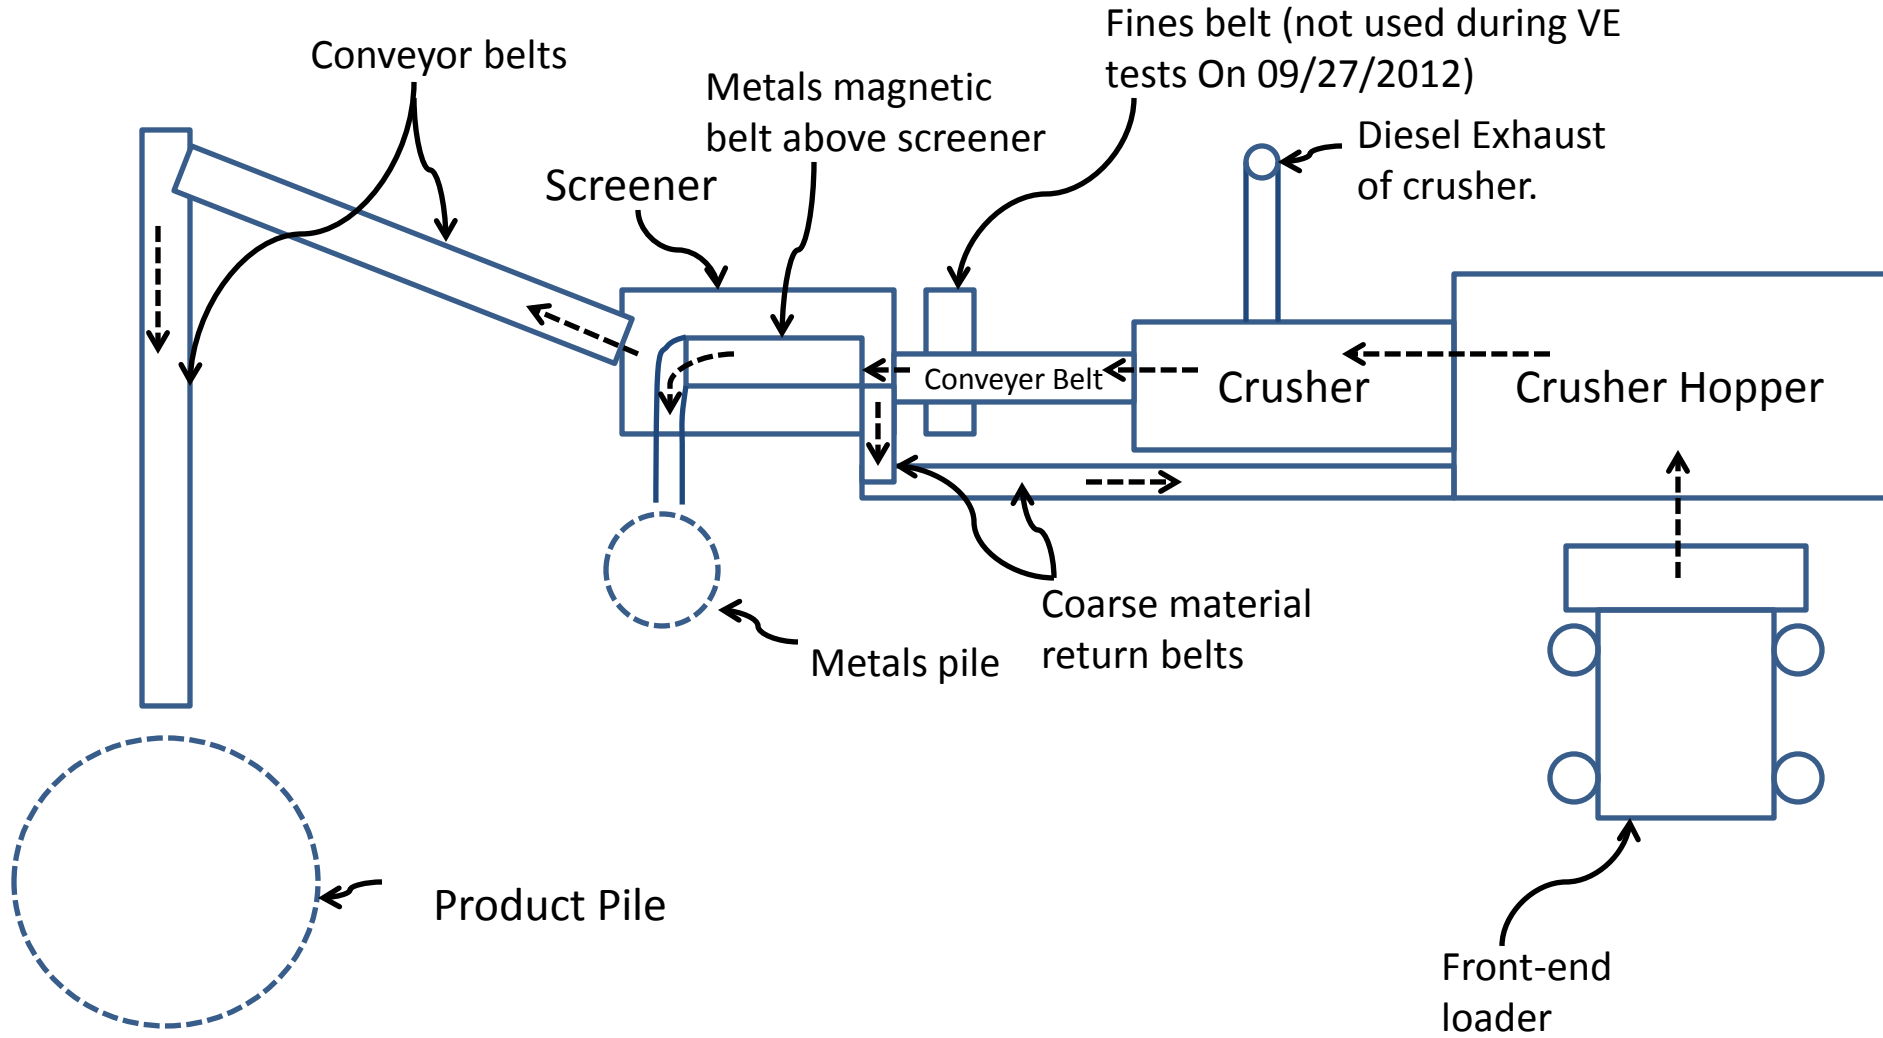

Crush-It, Inc., Air General Operating Facility ID 7775229, VE Test Configuration (09/27/2012)

Notes: (1.) Diagram not drawn to scale. (2.) A clamshell loader was also present on site to distribute material prior to being picked up by the front-end loader.

**Diagram Created by Amaury Betancourt, FDEP,
Original 09/27/2012, electronic version 10/17/2012**