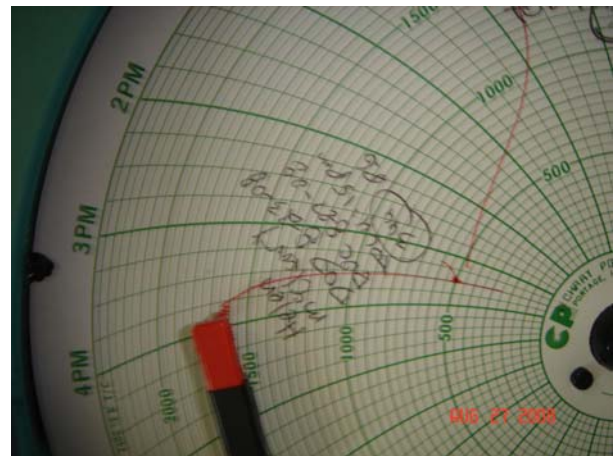

Florida Keys Crematory, Airs ID #: 0870057  
Photos by Barbara Nevins on 8-27-08

I certify that these photos represent the true  
on-site conditions observed  
and have not been altered in any way.

*Barbara Nevins*

15

16

Photos 15-18

all taken at 4:13 pm a few seconds apart

note time on chart

17

4:13 PM, note temp on Chart same as on meter

18