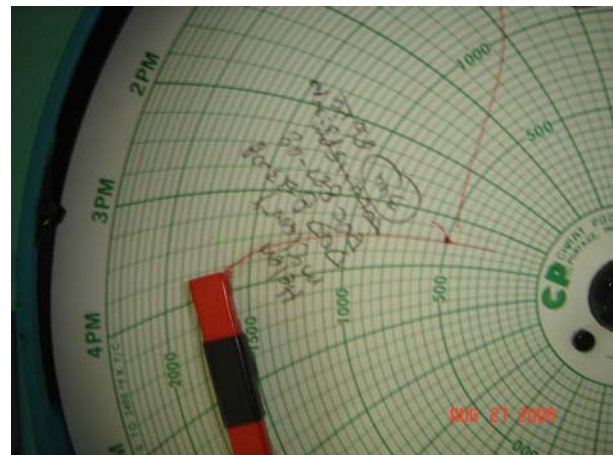

15

16

Photos 15-18

all taken at 4:13 pm a few seconds apart

note time on chart

17

4:13 PM, note temp on Chart same as on meter

18