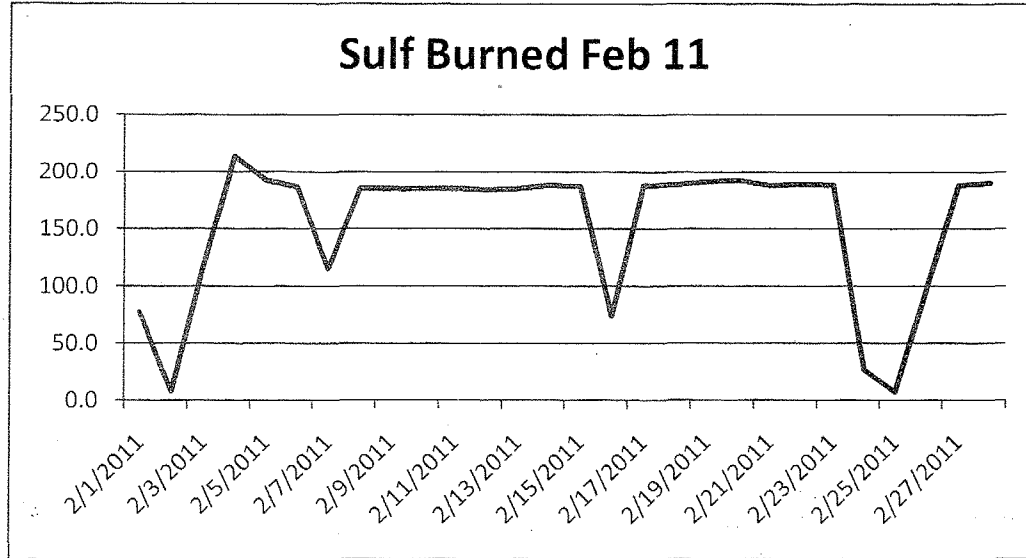

| Date | Sulf Burned Jan |
|-----------|-----------------|
| 2/1/2011 | 77.6 |
| 2/2/2011 | 7.3 |
| 2/3/2011 | 116.0 |
| 2/4/2011 | 214.3 |
| 2/5/2011 | 192.5 |
| 2/6/2011 | 186.6 |
| 2/7/2011 | 114.8 |
| 2/8/2011 | 185.1 |
| 2/9/2011 | 185.5 |
| 2/10/2011 | 185.0 |
| 2/11/2011 | 185.3 |
| 2/12/2011 | 184.3 |
| 2/13/2011 | 185.1 |
| 2/14/2011 | 188.1 |
| 2/15/2011 | 187.2 |
| 2/16/2011 | 73.6 |
| 2/17/2011 | 187.8 |
| 2/18/2011 | 188.5 |
| 2/19/2011 | 191.1 |
| 2/20/2011 | 192.5 |
| 2/21/2011 | 187.8 |
| 2/22/2011 | 189.1 |
| 2/23/2011 | 188.2 |
| 2/24/2011 | 27.0 |
| 2/25/2011 | 7.1 |
| 2/27/2011 | 188.0 |
| 2/28/2011 | 190.3 |

| Date | Sulf Burned Jan |
|-----------|-----------------|
| 4/1/2011 | 184.4 |
| 4/2/2011 | 184.9 |
| 4/3/2011 | 221.9 |
| 4/4/2011 | 230.3 |
| 4/5/2011 | 202.6 |
| 4/6/2011 | 186.8 |
| 4/7/2011 | 77.1 |
| 4/8/2011 | 79.8 |
| 4/9/2011 | 20.9 |
| 4/10/2011 | 63.2 |
| 4/11/2011 | 30.3 |
| 4/12/2011 | 18.3 |
| 4/13/2011 | 174.6 |
| 4/14/2011 | 197.3 |
| 4/15/2011 | 198.3 |
| 4/16/2011 | 195.2 |
| 4/17/2011 | 200.1 |
| 4/18/2011 | 201.7 |
| 4/19/2011 | 201.9 |