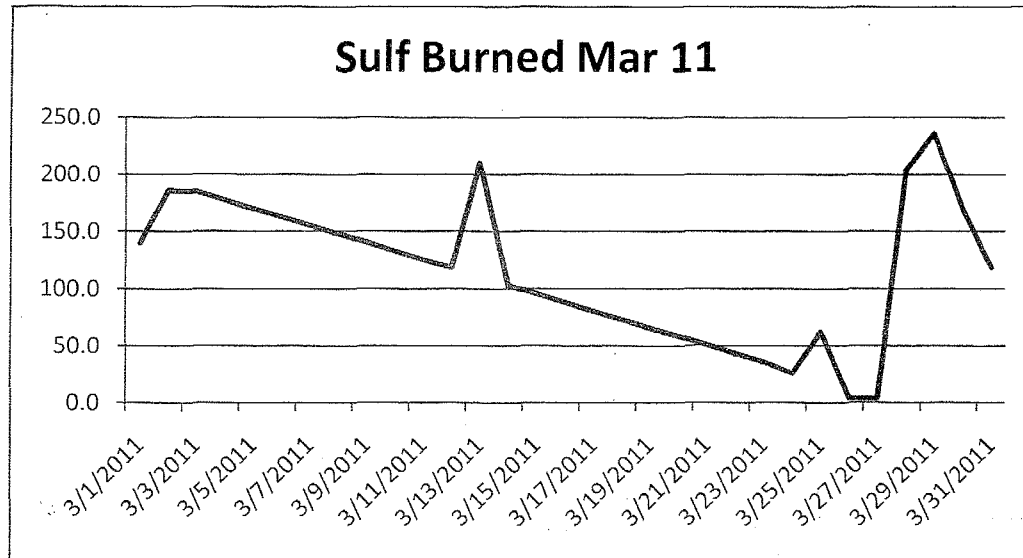

| Date | Sulf Burned Jan |
|-----------|-----------------|
| 2/1/2011 | 77.6 |
| 2/2/2011 | 7.3 |
| 2/3/2011 | 116.0 |
| 2/4/2011 | 214.3 |
| 2/5/2011 | 192.5 |
| 2/6/2011 | 186.6 |
| 2/7/2011 | 114.8 |
| 2/8/2011 | 185.1 |
| 2/9/2011 | 185.5 |
| 2/10/2011 | 185.0 |
| 2/11/2011 | 185.3 |
| 2/12/2011 | 184.3 |
| 2/13/2011 | 185.1 |
| 2/14/2011 | 188.1 |
| 2/15/2011 | 187.2 |
| 2/16/2011 | 73.6 |
| 2/17/2011 | 187.8 |
| 2/18/2011 | 188.5 |
| 2/19/2011 | 191.1 |
| 2/20/2011 | 192.5 |
| 2/21/2011 | 187.8 |
| 2/22/2011 | 189.1 |
| 2/23/2011 | 188.2 |
| 2/24/2011 | 27.0 |
| 2/25/2011 | 7.1 |
| 2/27/2011 | 188.0 |
| 2/28/2011 | 190.3 |

| Date | Sulf Burned Jan |
|-----------|-----------------|
| 4/1/2011 | 184.4 |
| 4/2/2011 | 184.9 |
| 4/3/2011 | 221.9 |
| 4/4/2011 | 230.3 |
| 4/5/2011 | 202.6 |
| 4/6/2011 | 186.8 |
| 4/7/2011 | 77.1 |
| 4/8/2011 | 79.8 |
| 4/9/2011 | 20.9 |
| 4/10/2011 | 63.2 |
| 4/11/2011 | 30.3 |
| 4/12/2011 | 18.3 |
| 4/13/2011 | 174.6 |
| 4/14/2011 | 197.3 |
| 4/15/2011 | 198.3 |
| 4/16/2011 | 195.2 |
| 4/17/2011 | 200.1 |
| 4/18/2011 | 201.7 |
| 4/19/2011 | 201.9 |